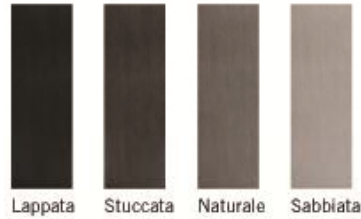

GAMMA CROMATICA

Basaltina Stone Project

Lappata Stuccata Naturale Sabbiata